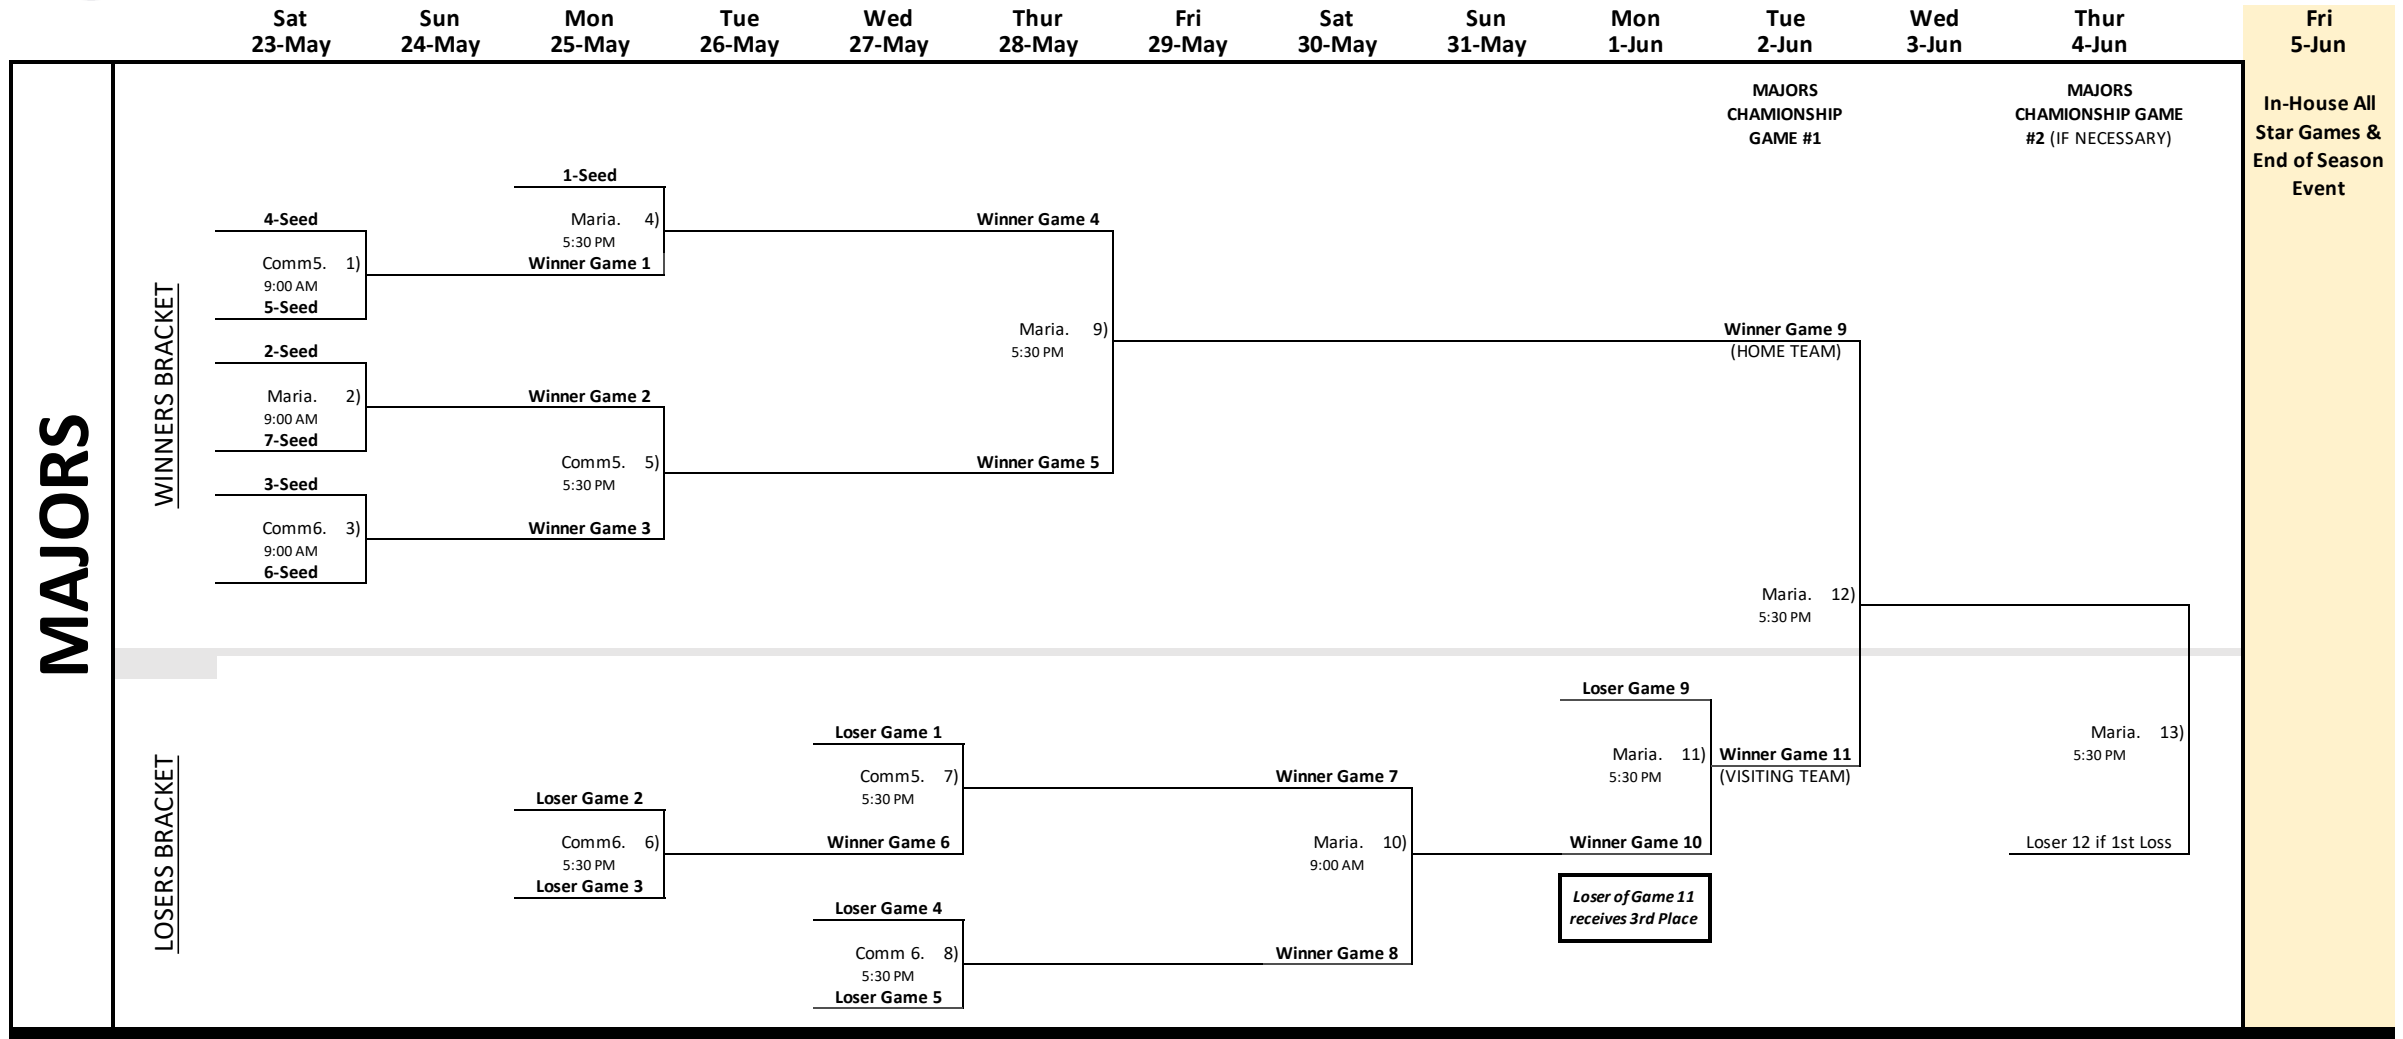

Benicia Little League 2026 Spring Playoff Brackets

HIGHER SEEDED TEAM IS HOME TEAM